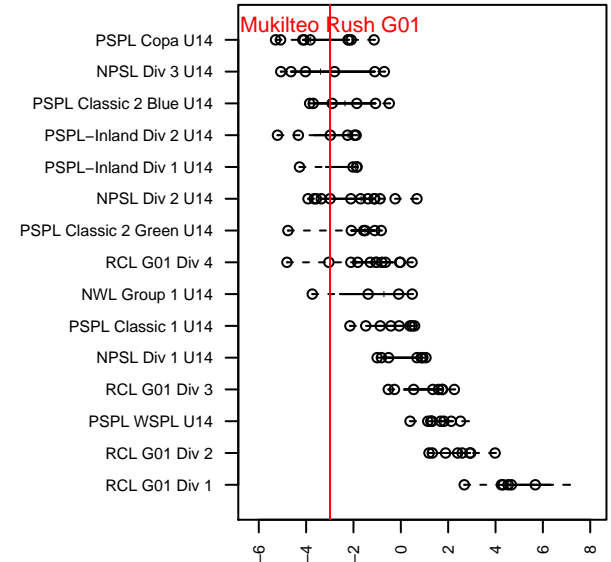

# Mukilteo Rush G01

Mukilteo Rush  
Mukilteo, WA  
G01 total strength=824  
attack=1.08 defense=1.09  
fall league = NPSL Div 2 U14  
spr league = Spr NPSL Div 2 U14

alt names used:

Venues played:  
2015 Crossfire Select GU14 Bronze  
2015 Xtreme Cup GU14  
2015 NPSL Division 2 U14  
2015 Cranberry Cup U14  
2015 Founders Cup G01  
2015 Spr NPSL Division 2 U14

**attack and defense variance (black dot)  
relative to other teams  
and top 10 in region**

**attack and defense rating  
relative to others at age  
and all opponents in last 13 months**

**Performance relative to 13 month average**