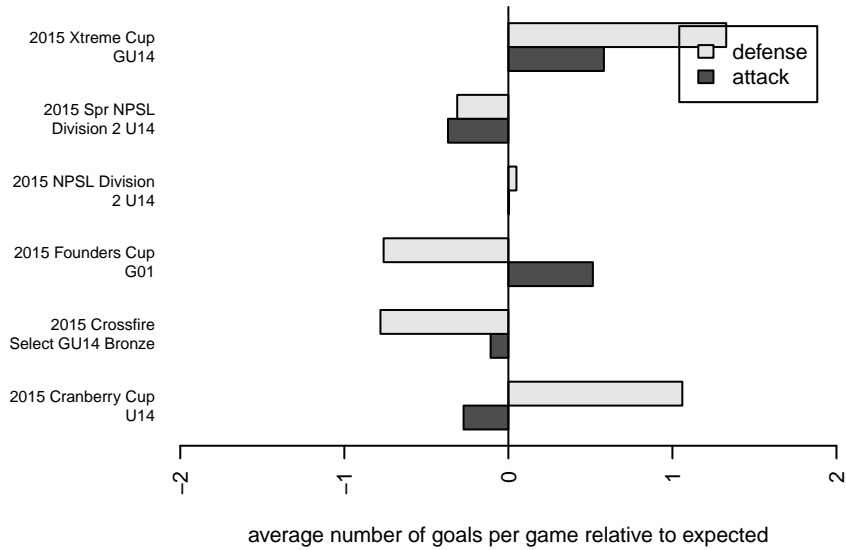

# Mukilteo Rush G01

Mukilteo Rush  
Mukilteo, WA  
G01 total strength=824  
attack=1.08 defense=1.09  
fall league = NPSL Div 2 U14  
spr league = Spr NPSL Div 2 U14

alt names used:

Venues played:  
2015 Crossfire Select GU14 Bronze  
2015 Xtreme Cup GU14  
2015 NPSL Division 2 U14  
2015 Cranberry Cup U14  
2015 Founders Cup G01  
2015 Spr NPSL Division 2 U14

**attack and defense variance (black dot)  
relative to other teams  
and top 10 in region**

**attack and defense rating  
relative to others at age  
and all opponents in last 13 months**

**Performance relative to 13 month average**