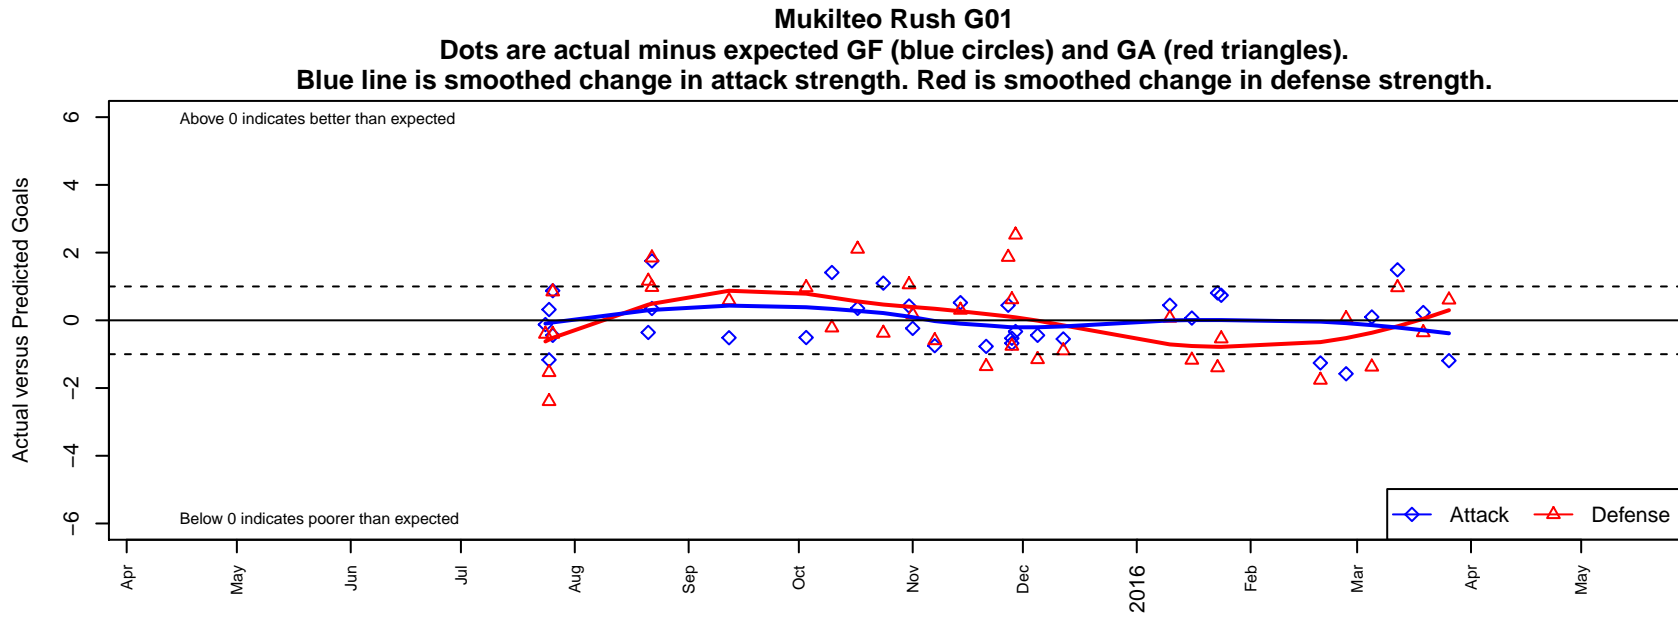

# Mukilteo Rush G01

Mukilteo Rush  
Mukilteo, WA  
G01 total strength=824  
attack=1.08 defense=1.09  
fall league = NPSL Div 2 U14  
spr league = Spr NPSL Div 2 U14

alt names used:

Venues played:  
2015 Crossfire Select GU14 Bronze  
2015 Xtreme Cup GU14  
2015 NPSL Division 2 U14  
2015 Cranberry Cup U14  
2015 Founders Cup G01  
2015 Spr NPSL Division 2 U14

**attack and defense variance (black dot)  
relative to other teams  
and top 10 in region**

**attack and defense rating  
relative to others at age  
and all opponents in last 13 months**

**Performance relative to 13 month average**