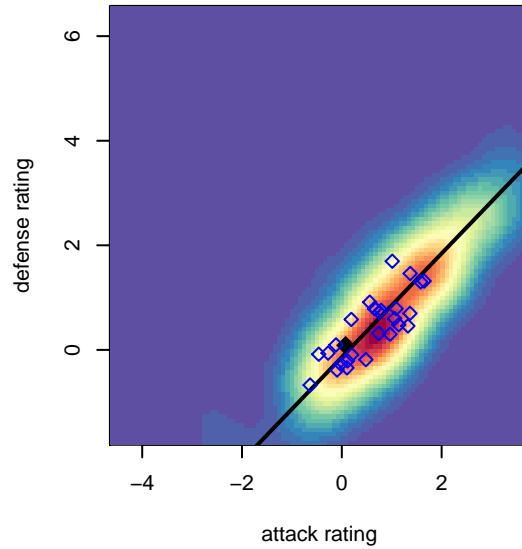

# Mukilteo Rush G01

Mukilteo Rush  
Mukilteo, WA  
G01 total strength=824  
attack=1.08 defense=1.09  
fall league = NPSL Div 2 U14  
spr league = Spr NPSL Div 2 U14

alt names used:

Venues played:  
2015 Crossfire Select GU14 Bronze  
2015 Xtreme Cup GU14  
2015 NPSL Division 2 U14  
2015 Cranberry Cup U14  
2015 Founders Cup G01  
2015 Spr NPSL Division 2 U14

**attack and defense variance (black dot)  
relative to other teams  
and top 10 in region**

**attack and defense rating  
relative to others at age  
and all opponents in last 13 months**

**Performance relative to 13 month average**