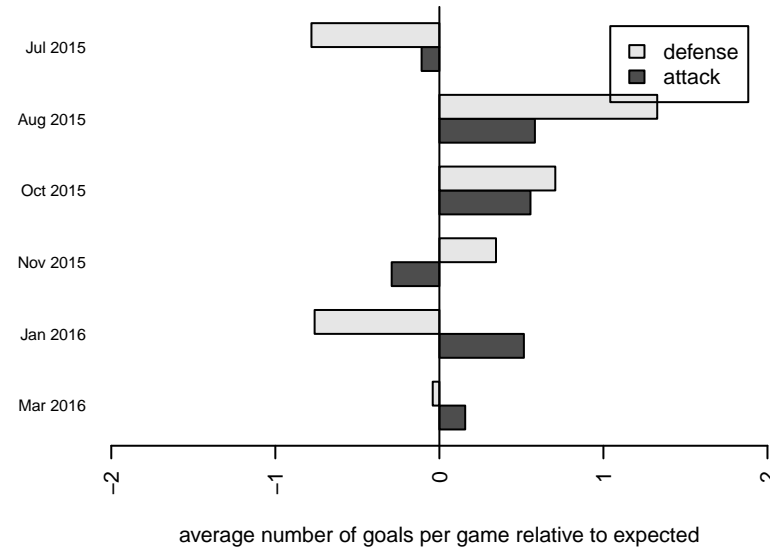

Performance relative to 13 month average